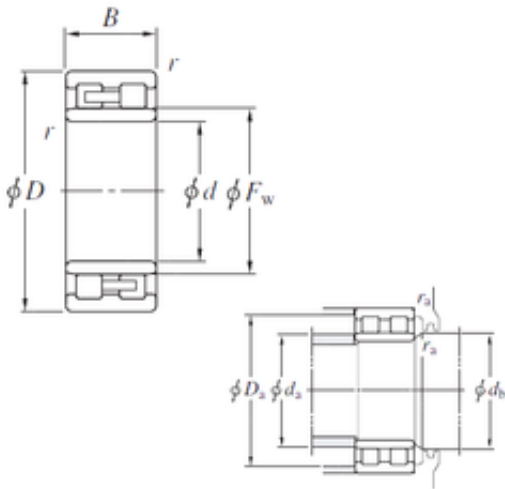

# BEARING PRECISION AXLE CORP.

NNU4926 Bearing 2D drawings and 3D CAD models

## NNU4926 KOYO Double-row cylindrical roller bearings

Bearing No. NNU4926

Size	130x180x50 mm
Bore Diameter	130 mm
Outer Diameter	180 mm
Width	50 mm
d	130 mm
Fw	146 mm
D	180 mm
B	50 mm
C	50 mm
r min.	1,5 mm
da min.	138 mm
da max	143,5 mm
Da max.	172 mm
db min	148 mm
ra max.	1,5 mm
Weight	3,9 Kg
Basic dynamic load rating (C)	216 kN
Basic static load rating (C0)	428 kN
(Grease) Lubrication Speed	3100 r/min
Bearing No.	NNU4926
r(min)	1.5
Cr	269
C0r	428
Cu	50.2
Grease lub.	3100

## BEARING PRECISION AXLE CORP.

Oil lub.	3700
Ew	-
da(min)	138
da(max)	143.5
db(min)	148
Da(max)	172
Da(min)	-
ra(max)	1.5
(Refer.) Mass(kg)	3.90