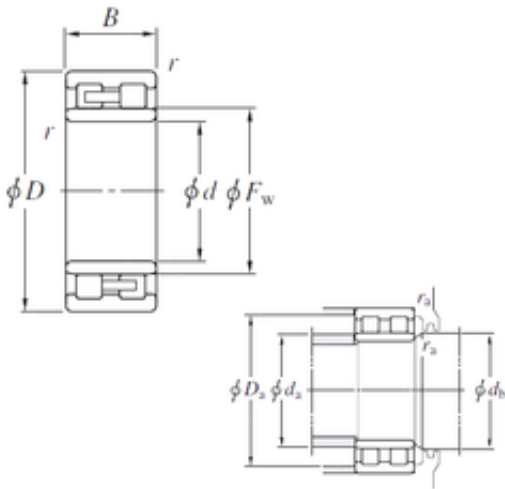

BEARING PRECISION AXLE CORP.

NNU4928 Bearing 2D drawings and 3D CAD models

NNU4928 KOYO Double-row cylindrical roller bearings

Bearing No. NNU4928

Size	140x190x50 mm
Bore Diameter	140 mm
Outer Diameter	190 mm
Width	50 mm
d	140 mm
Fw	156 mm
D	190 mm
B	50 mm
C	50 mm
r min.	1,5 mm
da min.	148 mm
da max	153,5 mm
Da max.	182 mm
db min	158 mm
ra max.	1,5 mm
Weight	4,15 Kg
Basic dynamic load rating (C)	222 kN
Basic static load rating (C0)	456 kN
(Grease) Lubrication Speed	2900 r/min
Bearing No.	NNU4928
r(min)	1.5
Cr	277
C0r	456
Cu	52.5
Grease lub.	2900

BEARING PRECISION AXLE CORP.

Oil lub.	3500
Ew	-
da(min)	148
da(max)	153.5
db(min)	158
Da(max)	182
Da(min)	-
ra(max)	1.5
(Refer.) Mass(kg)	4.15