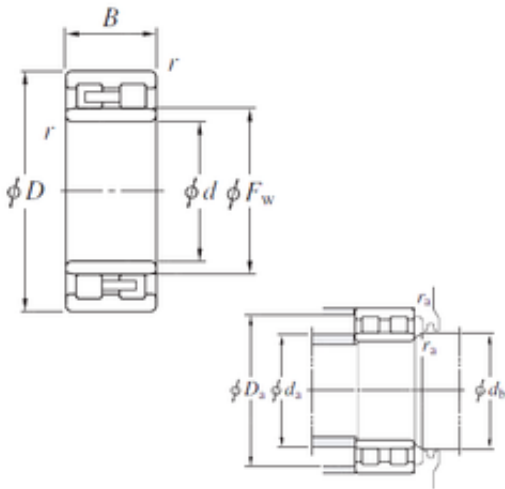

BEARING PRECISION AXLE CORP.

NNU4932 Bearing 2D drawings and 3D CAD models

NNU4932 KOYO Double-row cylindrical roller bearings

Bearing No. NNU4932

Size	160x220x60 mm
Bore Diameter	160 mm
Outer Diameter	220 mm
Width	60 mm
d	160 mm
Fw	178,5 mm
D	220 mm
B	60 mm
C	60 mm
r min.	2 mm
da min.	169 mm
da max	176 mm
Da max.	211 mm
db min	182 mm
ra max.	2 mm
Weight	6,95 Kg
Basic dynamic load rating (C)	340 kN
Basic static load rating (C0)	695 kN
(Grease) Lubrication Speed	2500 r/min
Bearing No.	NNU4932
r(min)	2
Cr	425
C0r	695
Cu	79.8
Grease lub.	2500