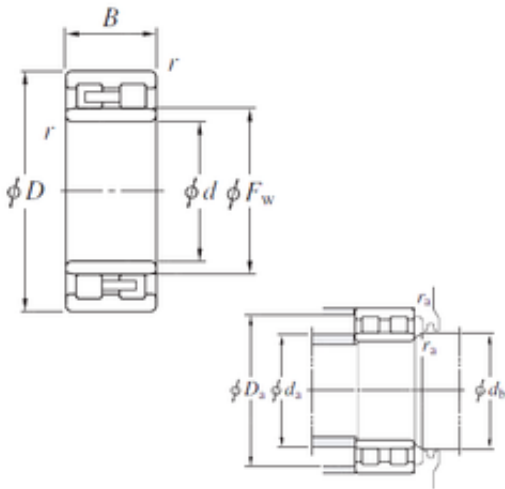

BEARING PRECISION AXLE CORP.

NNU4938 Bearing 2D drawings and 3D CAD models

NNU4938 KOYO Double-row cylindrical roller bearings

Bearing No. NNU4938

Size	190x260x69 mm
Bore Diameter	190 mm
Outer Diameter	260 mm
Width	69 mm
d	190 mm
Fw	210 mm
D	260 mm
B	69 mm
C	69 mm
r min.	2 mm
da min.	199 mm
da max	207 mm
Da max.	251 mm
db min	215 mm
ra max.	2 mm
Weight	11 Kg
Basic dynamic load rating (C)	465 kN
Basic static load rating (C0)	996 kN
(Grease) Lubrication Speed	2000 r/min
Bearing No.	NNU4938
r(min)	2
Cr	581
C0r	996
Cu	119
Grease lub.	2000

BEARING PRECISION AXLE CORP.

Oil lub.	2400
Ew	-
da(min)	199
da(max)	207
db(min)	215
Da(max)	251
Da(min)	-
ra(max)	2
(Refer.) Mass(kg)	11.0